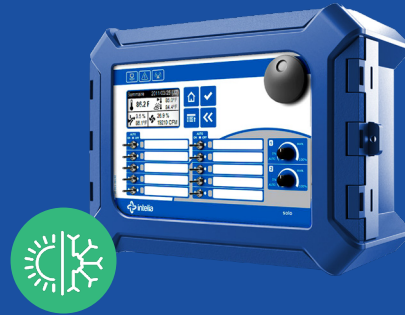

SOLO
CLIMATE CONTROL