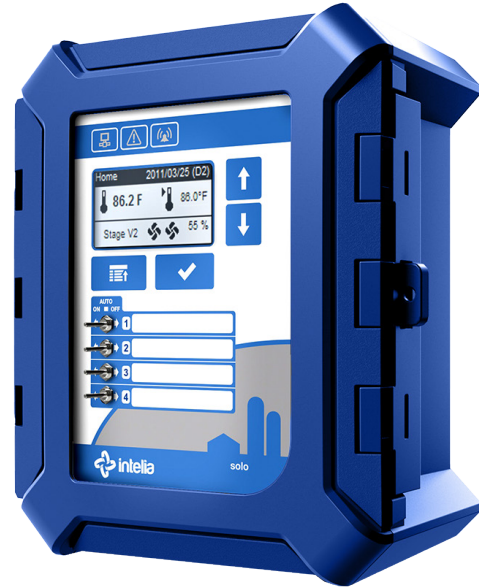

SMALL SCALE CONTROL

SOLO CLIMATE

- Ventilation, heating, temperature monitoring and air inlet management.
- Memory protection in the event of a power failure.
- Alarm contact (NO/NC) in case of a power failure, high and low temperatures and fault in operation.
- Overload protection in the output.
- Affordable and optimized climate control solution.
- Easy to set up and to adjust.

Solo Climate Standard & Compact Models

	CC-8.0.2	CC-6.2.2	CC-2.0	CC-1.1	CC-0.2	AI-1
Total number of outputs	8	6	2	1	2	1 (O/C)
Relay outputs	6	4	1	1	2	1
TRIAC outputs	2	2	1	-	-	-
Analog (0-10V) outputs	2	2	-	-	-	-
Independant zones	Heating & ventilation	Heating & ventilation	Dual zone	Single zone	Single zone	Air inlet only
Timer functions	✓	✓	✓	✓	✓	-
Ideal for...	Multi-zone barns	Mid-sized barns	Small or isolated rooms	Basic control	Timer / Simple use	Curtain / Inlet control