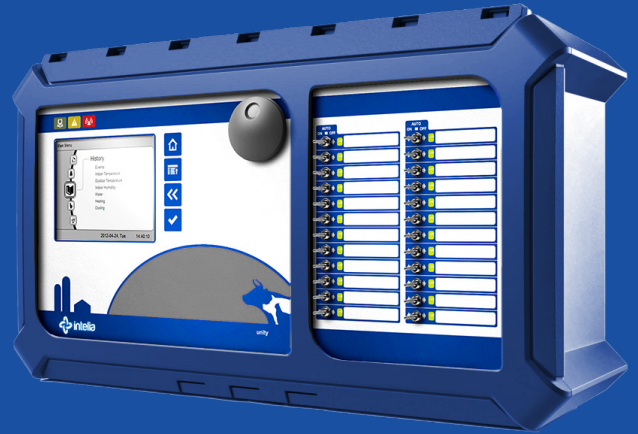

# A CLIMATE CONTROL THAT ADAPTS TO YOUR STRATEGY AND MAKES YOUR FARM GROW SMARTER.

The Unity has a lot of assets:

- ON/OFF outputs.
- Variable 0-10 VDC signal outputs.
- Variable TRIAC outputs (optional).
- Inlet-actuator control.
- Curtain control.
- Natural, Forced & Tunnel ventilation modes.
- Duty cycle and timed events.
- Slave-unit capability.
- Weather compensation for rain and wind, when paired with an optional rain and wind detector.