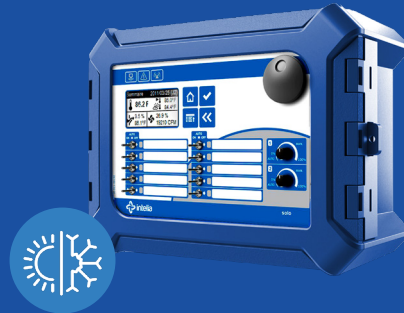

SOLO
CLIMATE CONTROL