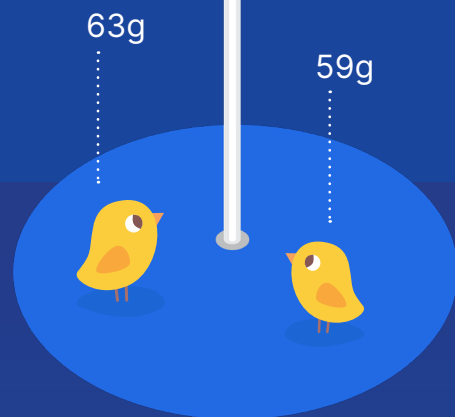

Bird Scales

Accurate, real-time and reliable
bird weight management

Accurate Scale Data Enables Better Growth and Uniformity Decisions

Measuring the average body weight and uniformity is crucial for poultry flock management. Intelia's bird scale offers accurate real-time weighing to detect deviations from standard growth curves.

With a 97% precision rate in measuring flock weight and coefficient of variation (CV) throughout the broiler life cycle, our system automates recording and optimizing average weights, daily gains, and standard deviations for efficient yield tracking and target attainment.