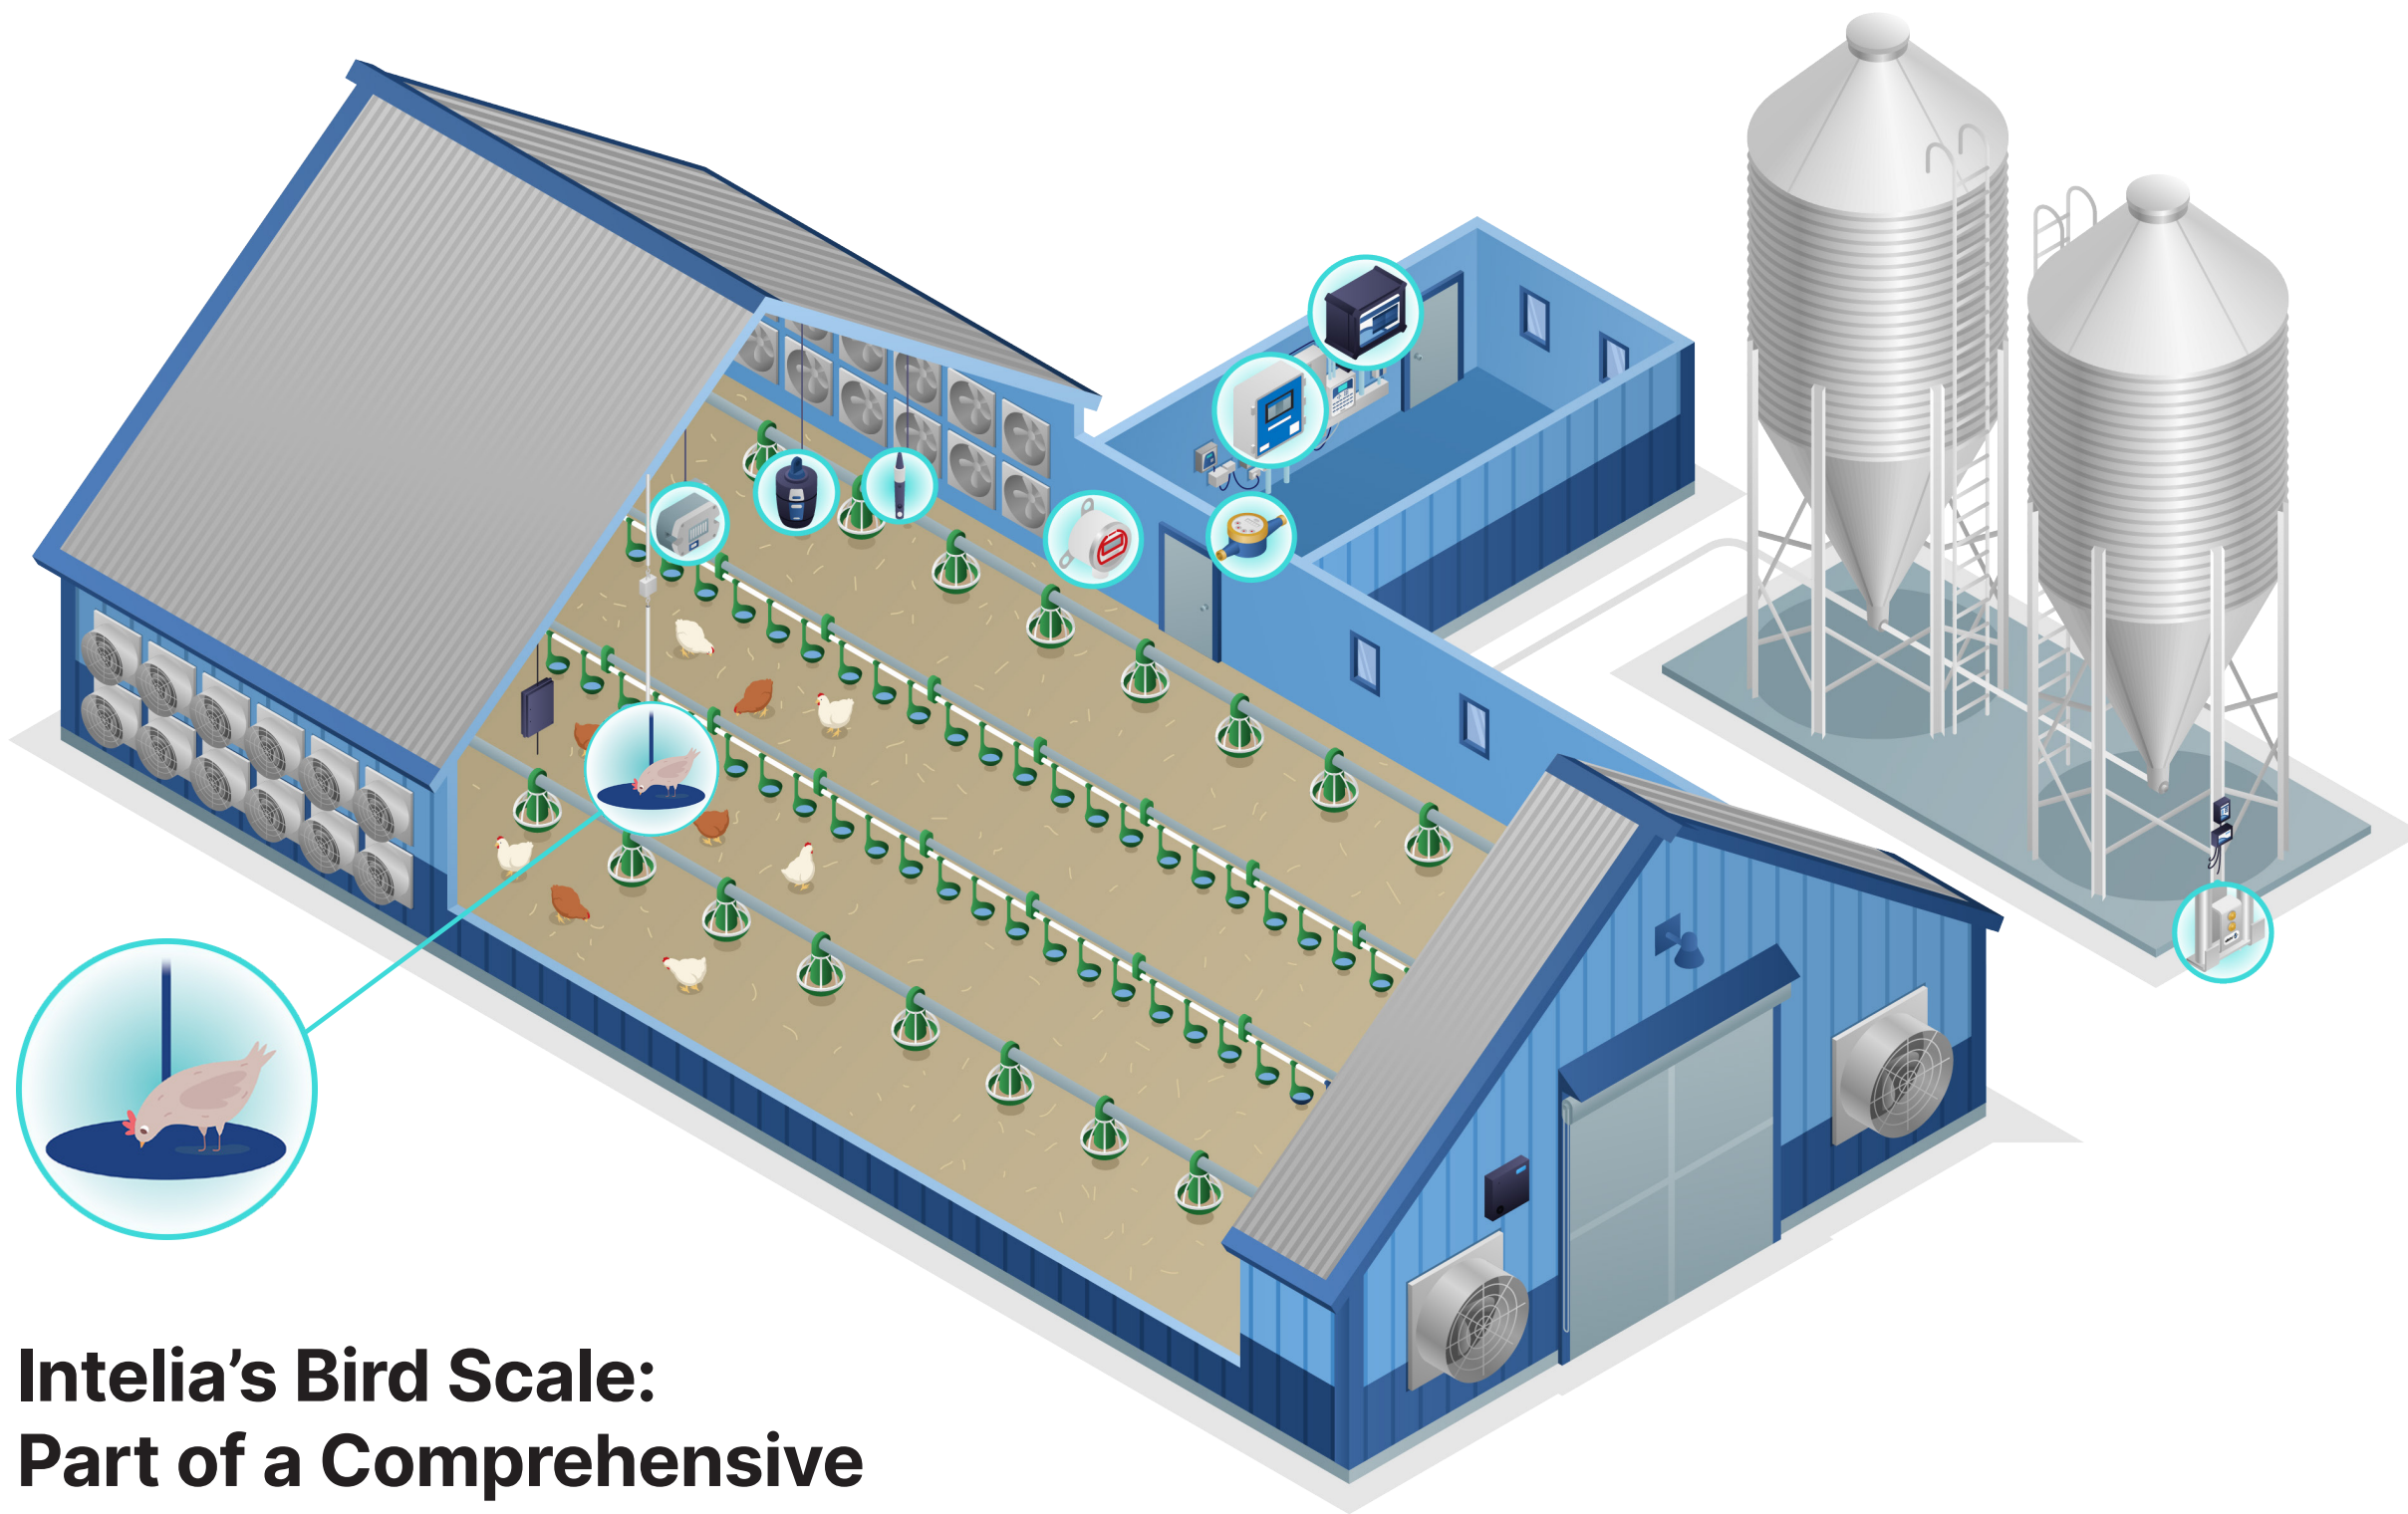

The Integrated Weight Control System for Poultry

A Single Data Logger For Up to Six Scales

A single logger can manage up to six scales independently, making it ideal for divided or multi-storied chicken houses.

Intelía's Scale Accuracy

Our scale detects weight changes as birds move on and off the plate, measuring thousands of variations daily. Unlike other methods, this algorithm doesn't need a standard curve for comparison, eliminating the need for an acceptable error range.

Built to Last

- Unique durable coating
- Made of polyurea elastomer
- Lifetime warranty on the plate
- Water & dust resistant
- Anti-skid.

Monitored By FarmHub

FarmHub gathers in real-time all the weight information collected by up to 6 scales. Its powerful algorithm allows it to provide the following information:

Intelias Bird Scale: Part of a Comprehensive Sensor Solution

Intelias bird scale is just one component of our intelligent sensor lineup for poultry farming. Complementing this essential tool, we offer a complete range of sensors tailored to optimize farm operations. From environmental monitors to feed consumption trackers, our sensors work together seamlessly, providing valuable insights and actionable data.